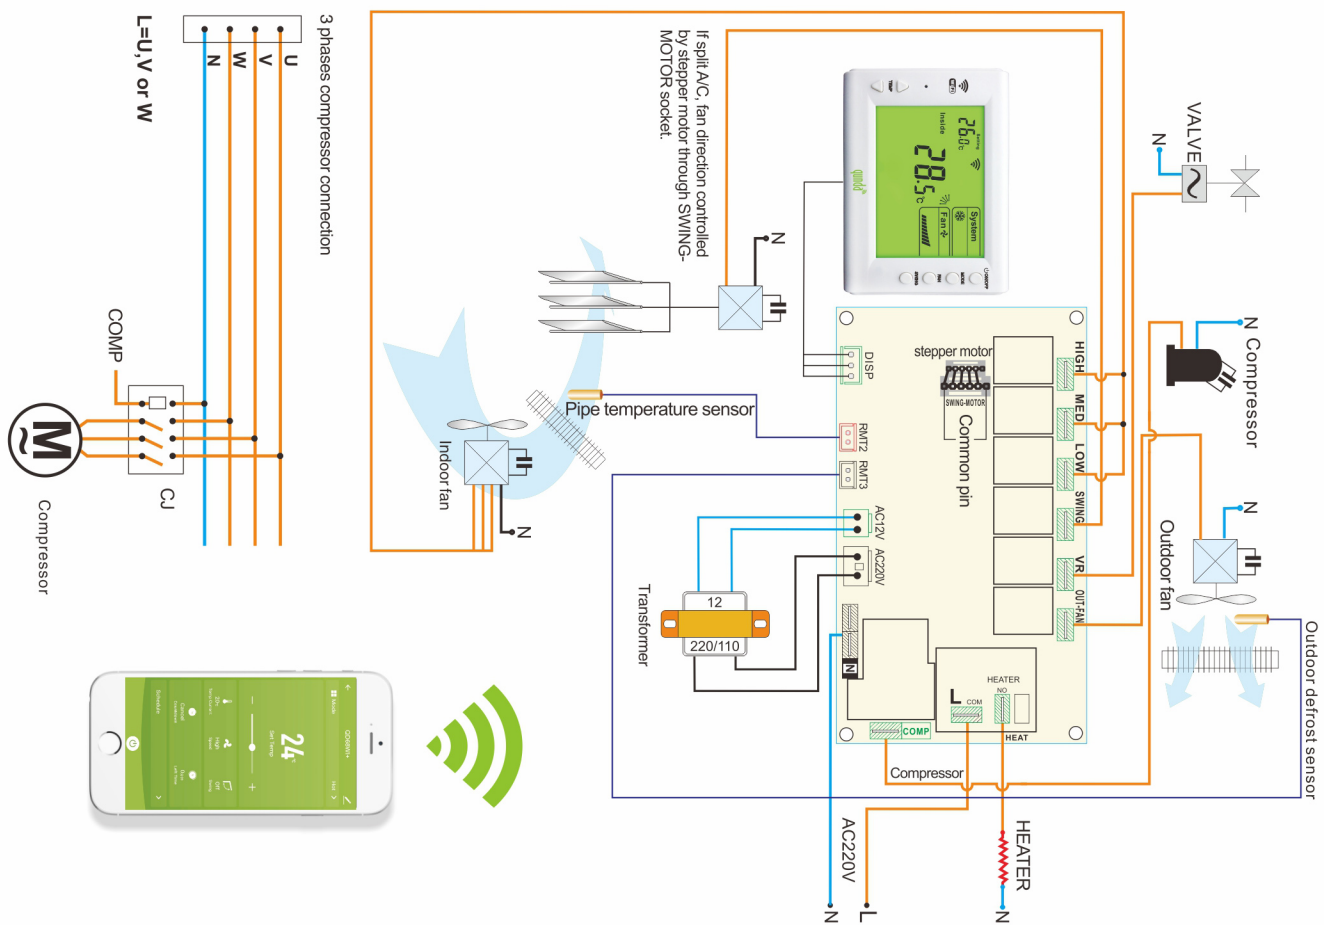

QD68WI+

- ▶ Wi-Fi router connection
- ▶ 6.8 sq. inch display panel
- ▶ High-class green backlight display
- ▶ IR remote control function
- ▶ Auxiliary heating function
- ▶ Mobile phone control and suitable for Android & IOS system.
- ▶ Five working mode: auto, cooling, dry, ventilation, and heating.
- ▶ Four fan speed: High, middle, low, auto.
- ▶ Two sensors: coil protection and auto defrost effectively.
- ▶ Two ways for fan direction: stepper motor control and AC motor control
- ▶ Prevent cold wind in heating mode
- ▶ Sleep function
- ▶ Outdoor fan controlled independently
- ▶ 3 minutes delayed restart for compressor protection
- ▶ Memory function(optional)

NO.W-E-00070

QD68WI+

WI-FI UNIVERSAL CONTROL SYSTEM FOR CABINET A/C

1. Before using, please install the control system correctly to realize the normal function.
2. Before Wi-Fi configuration, make sure the router connects to network well.
3. Before Wi-Fi configuration, make sure the mobile phone is connected with the router successfully.
4. Before Wi-Fi configuration, make sure the controller is under the mode of configuration.
5. Please install and operate control system according to the enclosed user's manual.

⚠ Please don't connect the inverter compressor with the output of this product's compressor relay.

WI-FI UNIVERSAL CONTROL SYSTEM FOR CABINET A/C

QD68WI+

QUNDA Control Technology (Jiangsu) Co., Ltd.
Address: No.888 LongQiao Road, Wuliang District,
Suzhou, China
Post code: 215200 Web site: www.qunda.com