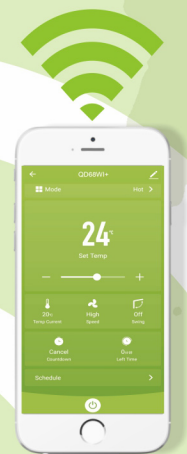

QD68WI+

- ▶ Wi-Fi router connection
- ▶ 6.8 sq. inch display panel
- ▶ High-class green backlight display
- ▶ IR remote control function
- ▶ Auxiliary heating function
- ▶ Mobile phone control and suitable for Android & IOS system.
- ▶ Five working mode: auto, cooling, dry, ventilation, and heating.
- ▶ Four fan speed: High, middle, low, auto.
- ▶ Two sensors: coil protection and auto defrost effectively.
- ▶ Two ways for fan direction: stepper motor control and AC motor control
- ▶ Prevent cold wind in heating mode
- ▶ Sleep function
- ▶ Outdoor fan controlled independently
- ▶ 3 minutes delayed restart for compressor protection
- ▶ Memory function(optional)

qunda Controller Expert

wifi
Support 2G/3G/4G/Wi-Fi networks
WI-FI UNIVERSAL CONTROL SYSTEM FOR CABINET A/C

QD68WI+

Control air conditioner whenever and wherever

Concise UI interaction interface

One-key setting & simple configuration

Flexible control

• Control your air conditioner whenever and wherever you are

• Mobile phone remote control

• Wi-Fi router connection

Download on APP

Android users scan the QR code to download APP

Scan the QR code to download APP