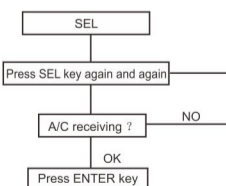

#### Brand Code Setting of Remote Control

1. Open the batteries cover. Put 2 AAA (UM-4, R03) batteries as per polar indicated on battery cabin.
2. Find the brand code from "Brand Code List". If there are many codes for one brand, please use the first code, if it does not work, then use the second code. Repeat above steps until it is work. E.g. for SANYO, you should try 0046 first, if it does not work, then try 0047,0048...0600.
3. Press "SEL" key, brand code on LCD will flash. Press CODE "+" or "-" key until required brand code appears. Then, press "ENTER" key, the brand code stops flashing. Aim at air-conditioner by pressing ON/OFF key, you can remote control your air conditioner.

#### Auto Search setting of Remote Control

If you do not know brand of air conditioner or you can not find required brand from "Brand Code List", please do the following steps:

1. Press "SEL" key, brand code on LCD will flash. Let the remote control aim at air conditioner, press "SEL" key again and again. Press it once, brand code adds 1 by automatically and emit corresponding ON/OFF signal. Press and release until air conditioner receives signal and produces buzzer sound. Then press "ENTER" key.
2. After turning on the air conditioner, try other function keys. If they do not work, repeat above steps until it is correct.